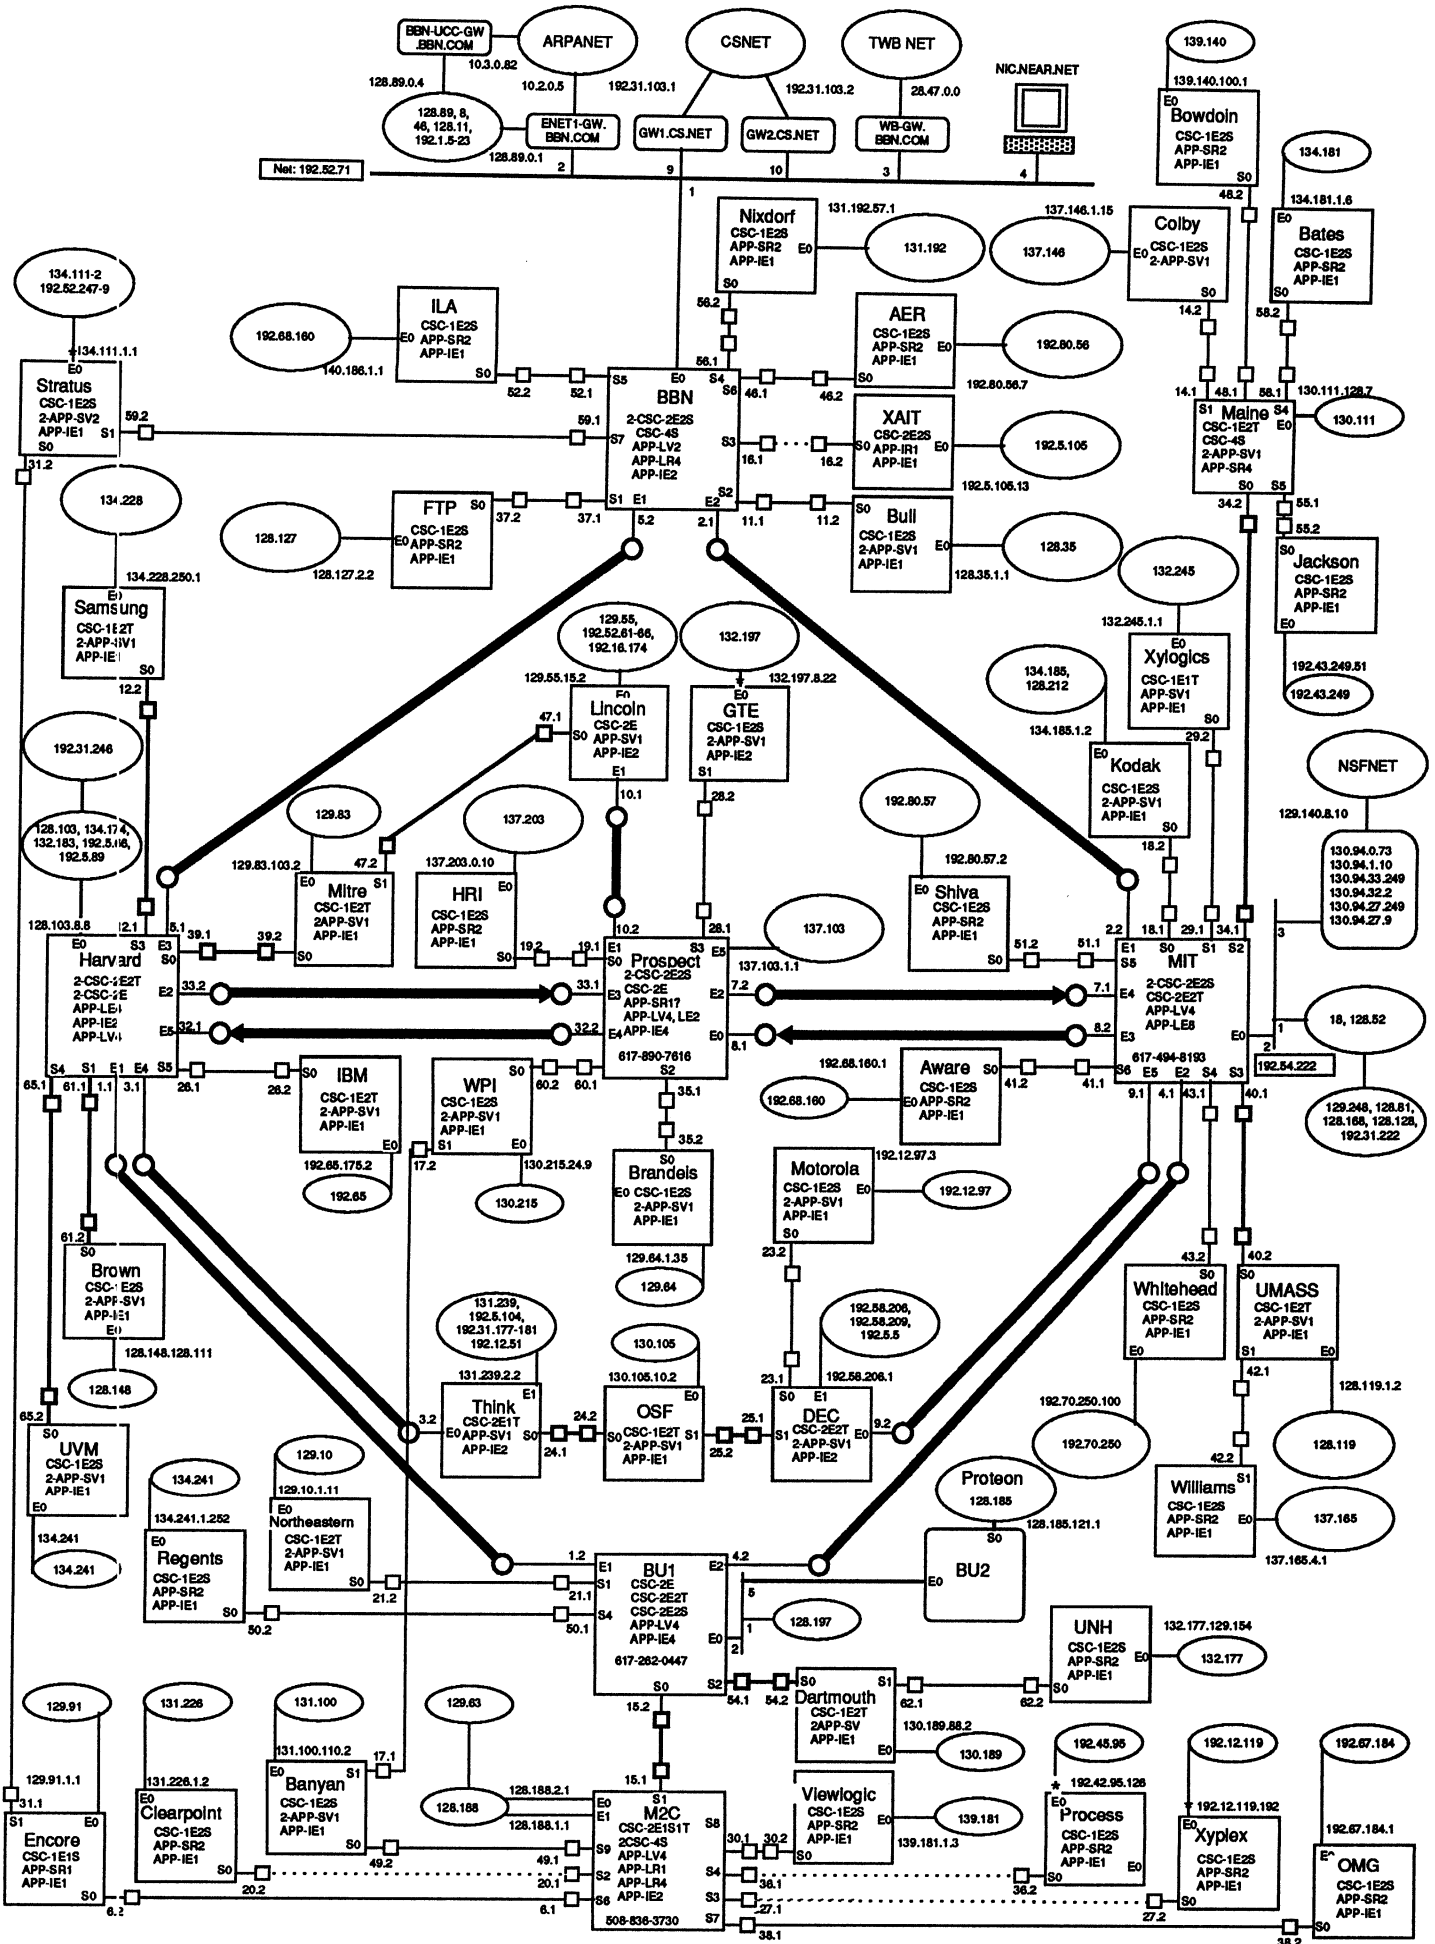

NEARnet Configuration as of Oct 23, 1990

NEARnet Configuration as of Oct 23, 1990

CSC Boards: E - Ethernet
S - Serial to 64KB
T - Serial to 4MB

Appliques: L - Large R - RS232
S - Small V - V.35
I - Individual E - Ethernet

NEARnet Network: 131.192
Autonomous System: 281
Domain names: SITE-GW.NEAR.NET

Available as "maps/nearnet-detail.PS"
from nic.near.net.

NEARnet 24-hour Hotline: (617) 873-8730
NEARnet Operations: nearnet-ops@nic.near.net