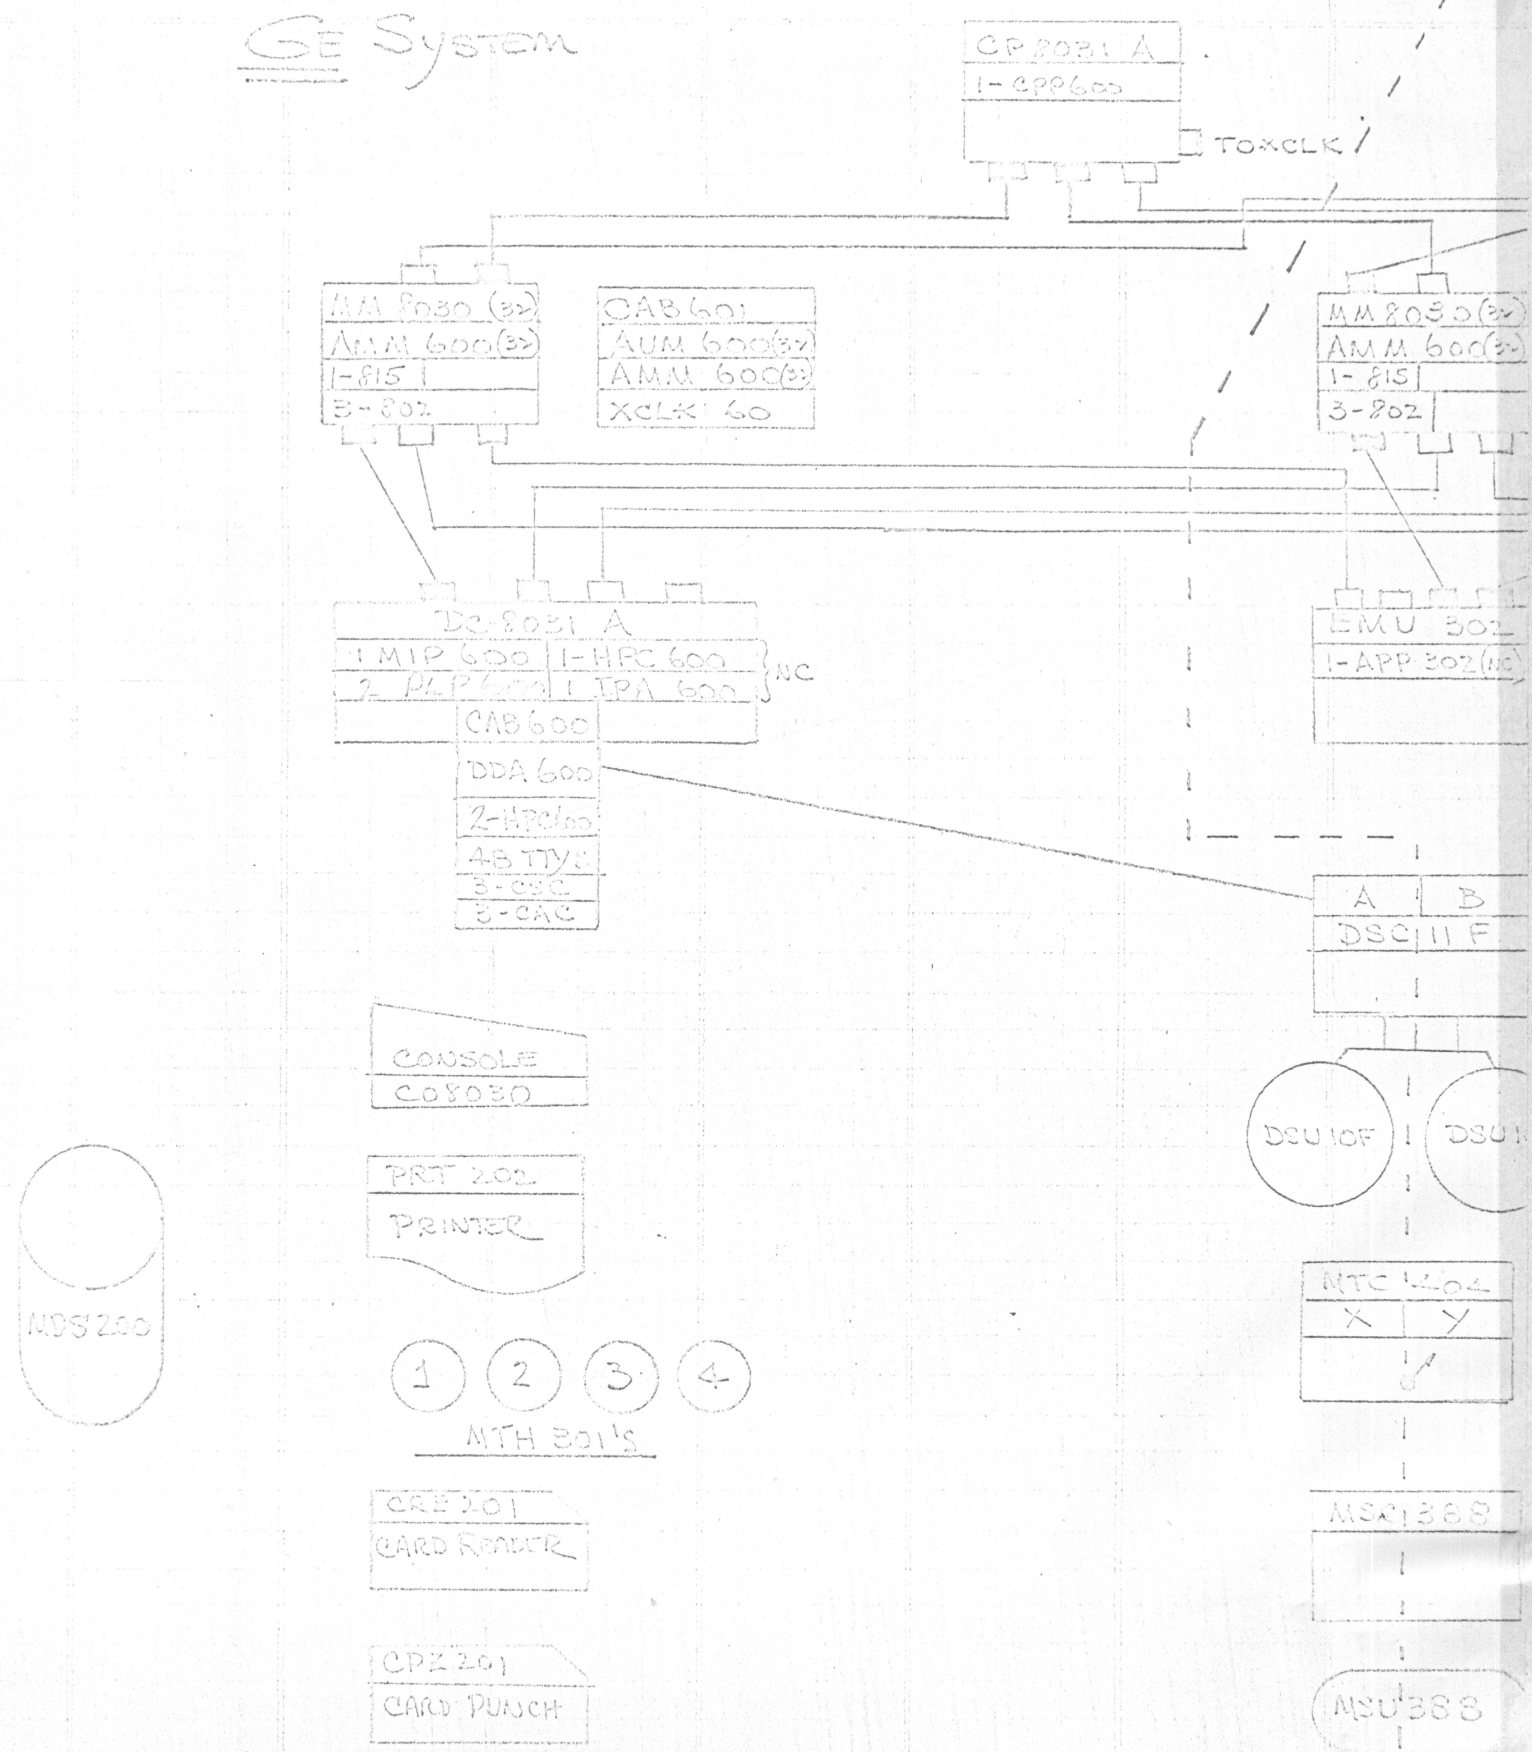

Red Book

Digital Mic Equipment CONFIGURATION by 7/1/68

GE System

MIT SYSTEM

Δ = HPC Δ = IPC

PERIPHERAL SWITCH NETWORK