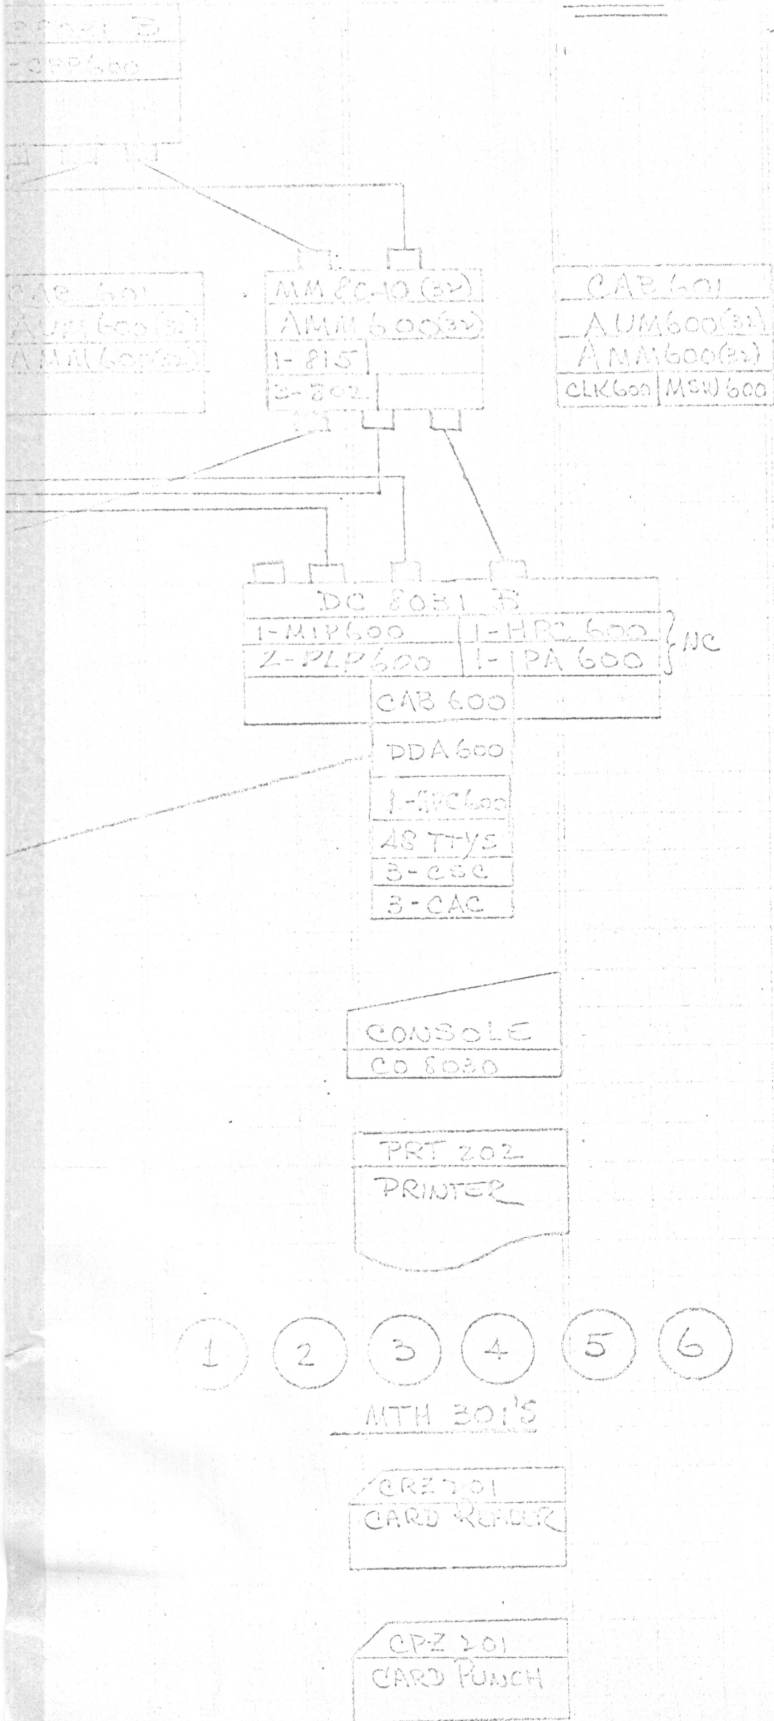

Red Book

Digital Mic Equipment CONFIGURATION by 7/1/68

GE System

MIT SYSTEM

Δ = HPC Δ = IPC

PERIPHERAL SWITCH NETWORK