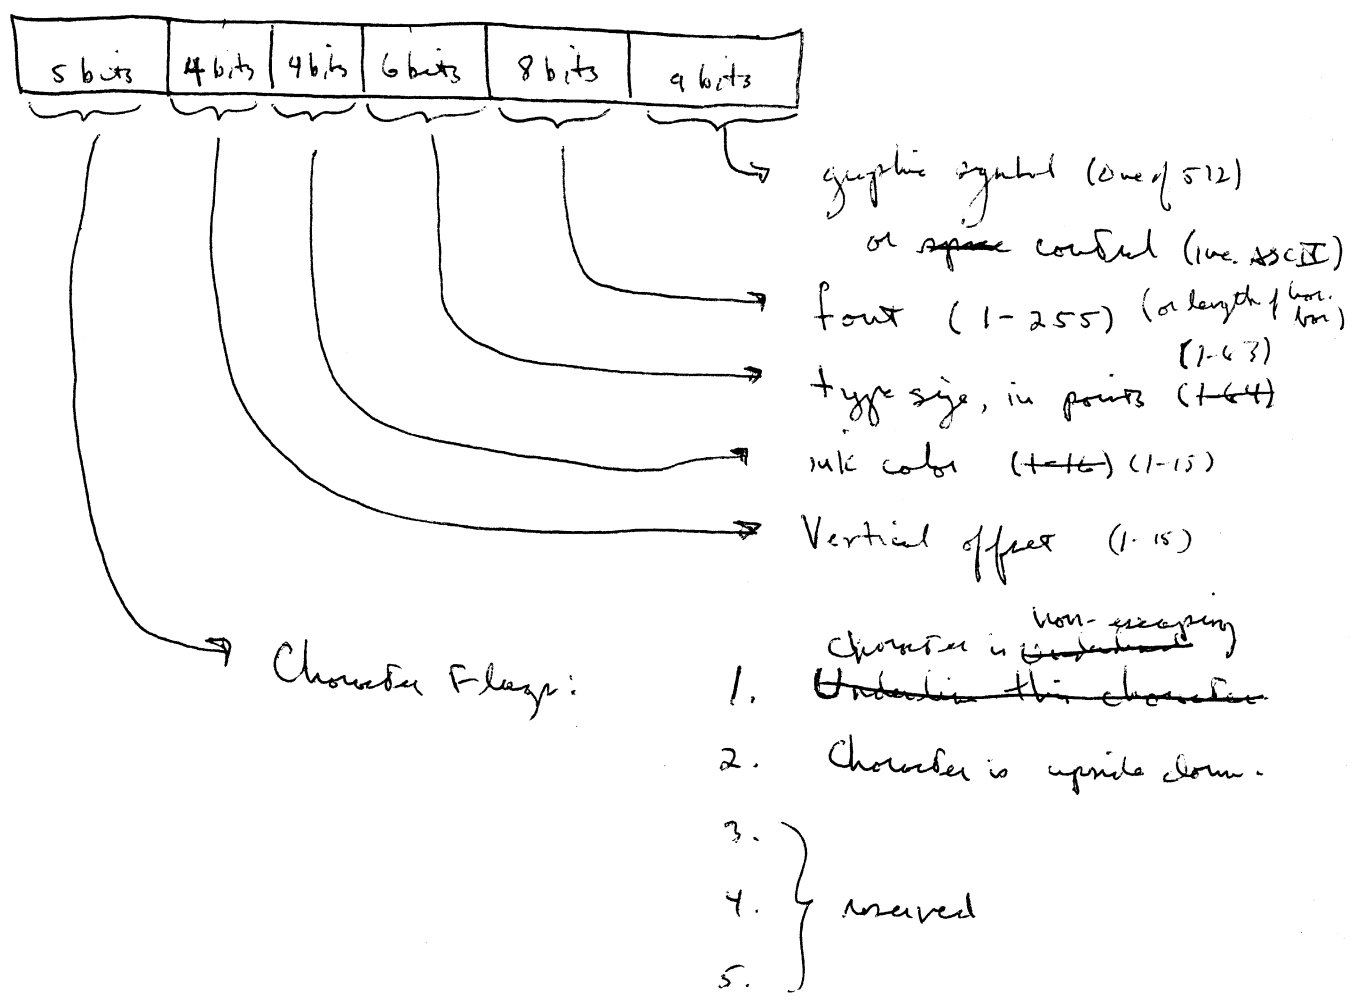

High Quality Character Interface

1. 36 Bit character:

2. Control characters:

a. Space:

1. Amount of Horizontal Space, in standard units

b. ~~Amount~~ Vertical Space (Only found following a new line character)

1. Amount of Vertical Space, in standard units

c. New Page (use Form Feed ch.)

d. New Line (use N.C. char.)