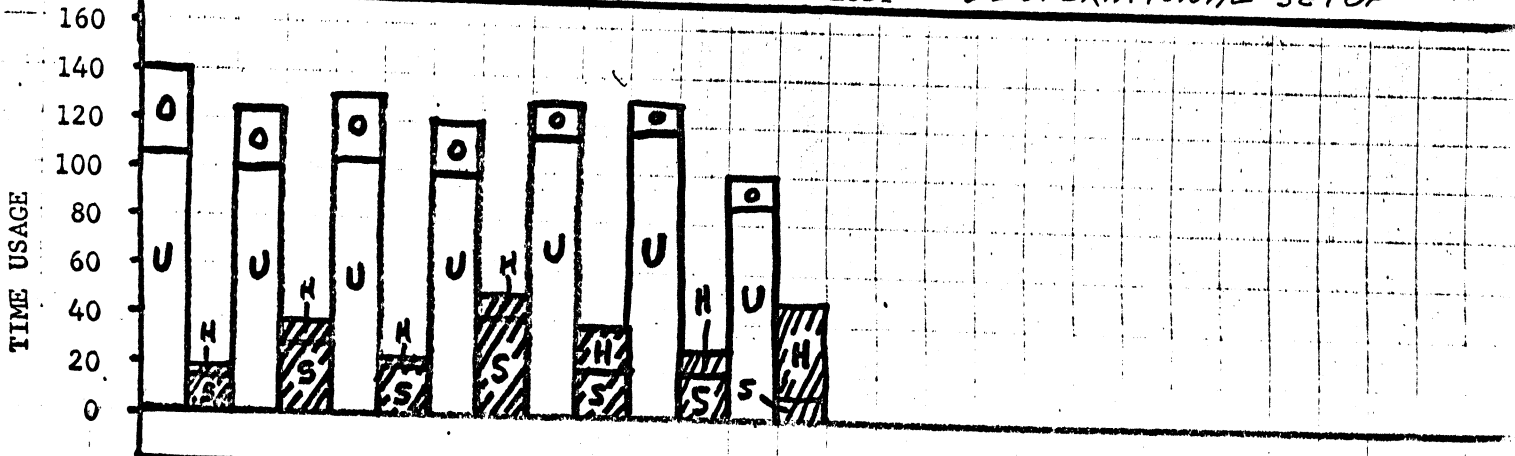

Saltzer

MULTICS STATISTICAL SUMMARY

J.M. Grochow

• U= UP S= SOFTWARE LOST H= HARDWARE LOST O= OPERATIONAL SETUP

FROM TO

6-7	6-16	6-23	6-30	7-7	7-14	7-21
6-15	6-22	6-29	7-6	7-13	7-20	7-27

CRASHES/EMERGENCY SHUTDOWNS

MTBF - (HOURS)

8.0	6.5	4.5	4.0	5.5	5.5	3.0
-----	-----	-----	-----	-----	-----	-----

USER AVERAGE PER SHIFT 1= 8 A.M. → 4 P.M.; 2= 4 P.M. → MID; 3= MID → 8 A.M.