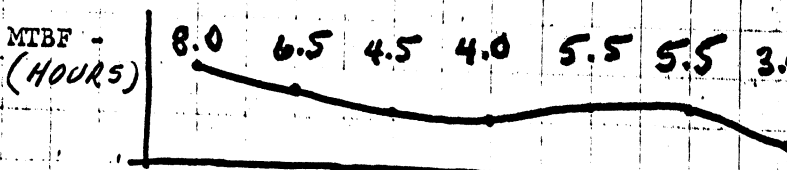

Saltzer

MULTICS STATISTICAL SUMMARY

J.M. Grochow

• U= UP S= SOFTWARE LOST H= HARDWARE LOST O= OPERATIONAL SETUP

FROM TO

6-7	6-16	6-23	6-30	7-7	7-14	7-21
6-15	6-22	6-29	7-6	7-13	7-20	7-27

CRASHES/EMERGENCY SHUTDOWNS

MTBF - (HOURS)

8.0	6.5	4.5	4.0	5.5	5.5	3.0
-----	-----	-----	-----	-----	-----	-----

USER AVERAGE PER SHIFT 1= 8 A.M. → 4 P.M.; 2= 4 P.M. → MID; 3= MID → 8 A.M.