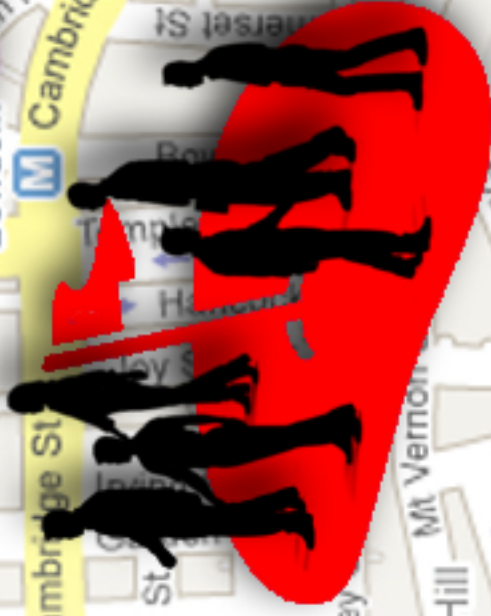

# MARAUDER

[marauderapp@mit.edu](mailto:marauderapp@mit.edu)

+ Find the hotspots of your city!

+ See how crowded places are BEFORE you go there!

+ Plan outings better than you've ever been able to!

## Feel the Pulse of the City