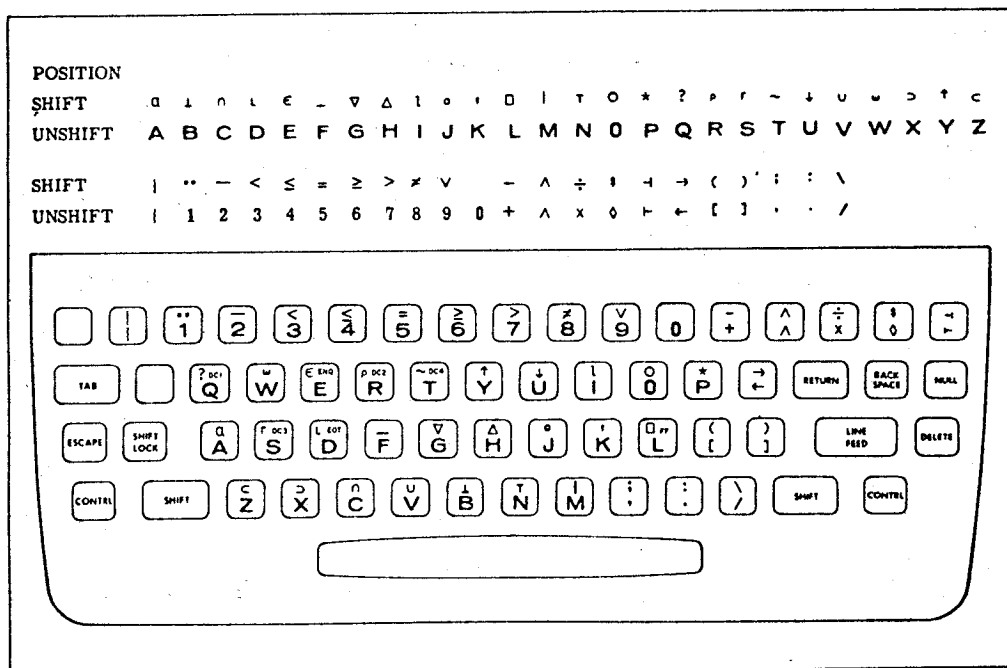

APL CHARACTER ASSIGNMENTS

Bits					0 0	0 1	0 1	0 1	1 0	1 0	1 0	1 1
b7	b6	b5	COLUMNS		0	1	2	3	4	5	6	7
			b4	ROW	0	1	2	3	4	5	6	7
0	0	0	0	0	NUL	DLE	SP	0	←	P	→	*
0	0	0	1	1	SOH	DC1	**	1	A	Q	Q	?
0	0	1	0	2	STX	DC2	—	2	B	R	⊥	ƒ
0	0	1	1	3	ETX	DC3	<	3	C	S	∩	ƒ
0	1	0	0	4	EOT	DC4	≤	4	D	T	L	~
0	1	0	1	5	ENQ	NAK	=	5	E	U	€	↓
0	1	1	0	6	ACK	SYN	≥	6	F	V	-	U
0	1	1	1	7	BEL	ETB	>	7	G	W	∇	w
1	0	0	0	8	BS	CAN	≠	8	H	X	Δ	∩
1	0	0	1	9	HT	EM	√	9	I	Y	⌈	↑
1	0	1	0	10	LF	SUB	)	]	J	Z	o	c
1	0	1	1	11	VT	ESC	(	[	K	{	'	|
1	1	0	0	12	FF	FS	,	;	L	†	□	†
1	1	0	1	13	CR	GS	+	-	M	X	|	÷
1	1	1	0	14	SO	RS	.	:	N	◇	T	$
1	1	1	1	15	SI	US	/	\	O	∧	O	DEL

Characters Enclosed by Bold Lines Conform to 1968 ASCII

MODEL 38 DATA TERMINALS—60 Hz With APL Features	INTERFACE			
	20/60 Ma. D.C. Neutral Sig. Line or E.I.A. Interface (RS-232-C)		Modem W/Manual Orig. and Manual or Automatic Answer	
	Catalog Number	Price	Catalog Number	Price
Keyboard Send-Receive (KSR): Keyboard and page printer.	3841/4EA	$1228.00	3841/4EG	$1427.00
Automatic Send-Receive (ASR): Keyboard, page printer and paper tape punch and reader.	3851/6JA	$1465.00	3851/6JG	$1664.00

Prices subject to change without notice.

©1972 by Teletype Corporation

All Rights Reserved

Printed in U.S.A.